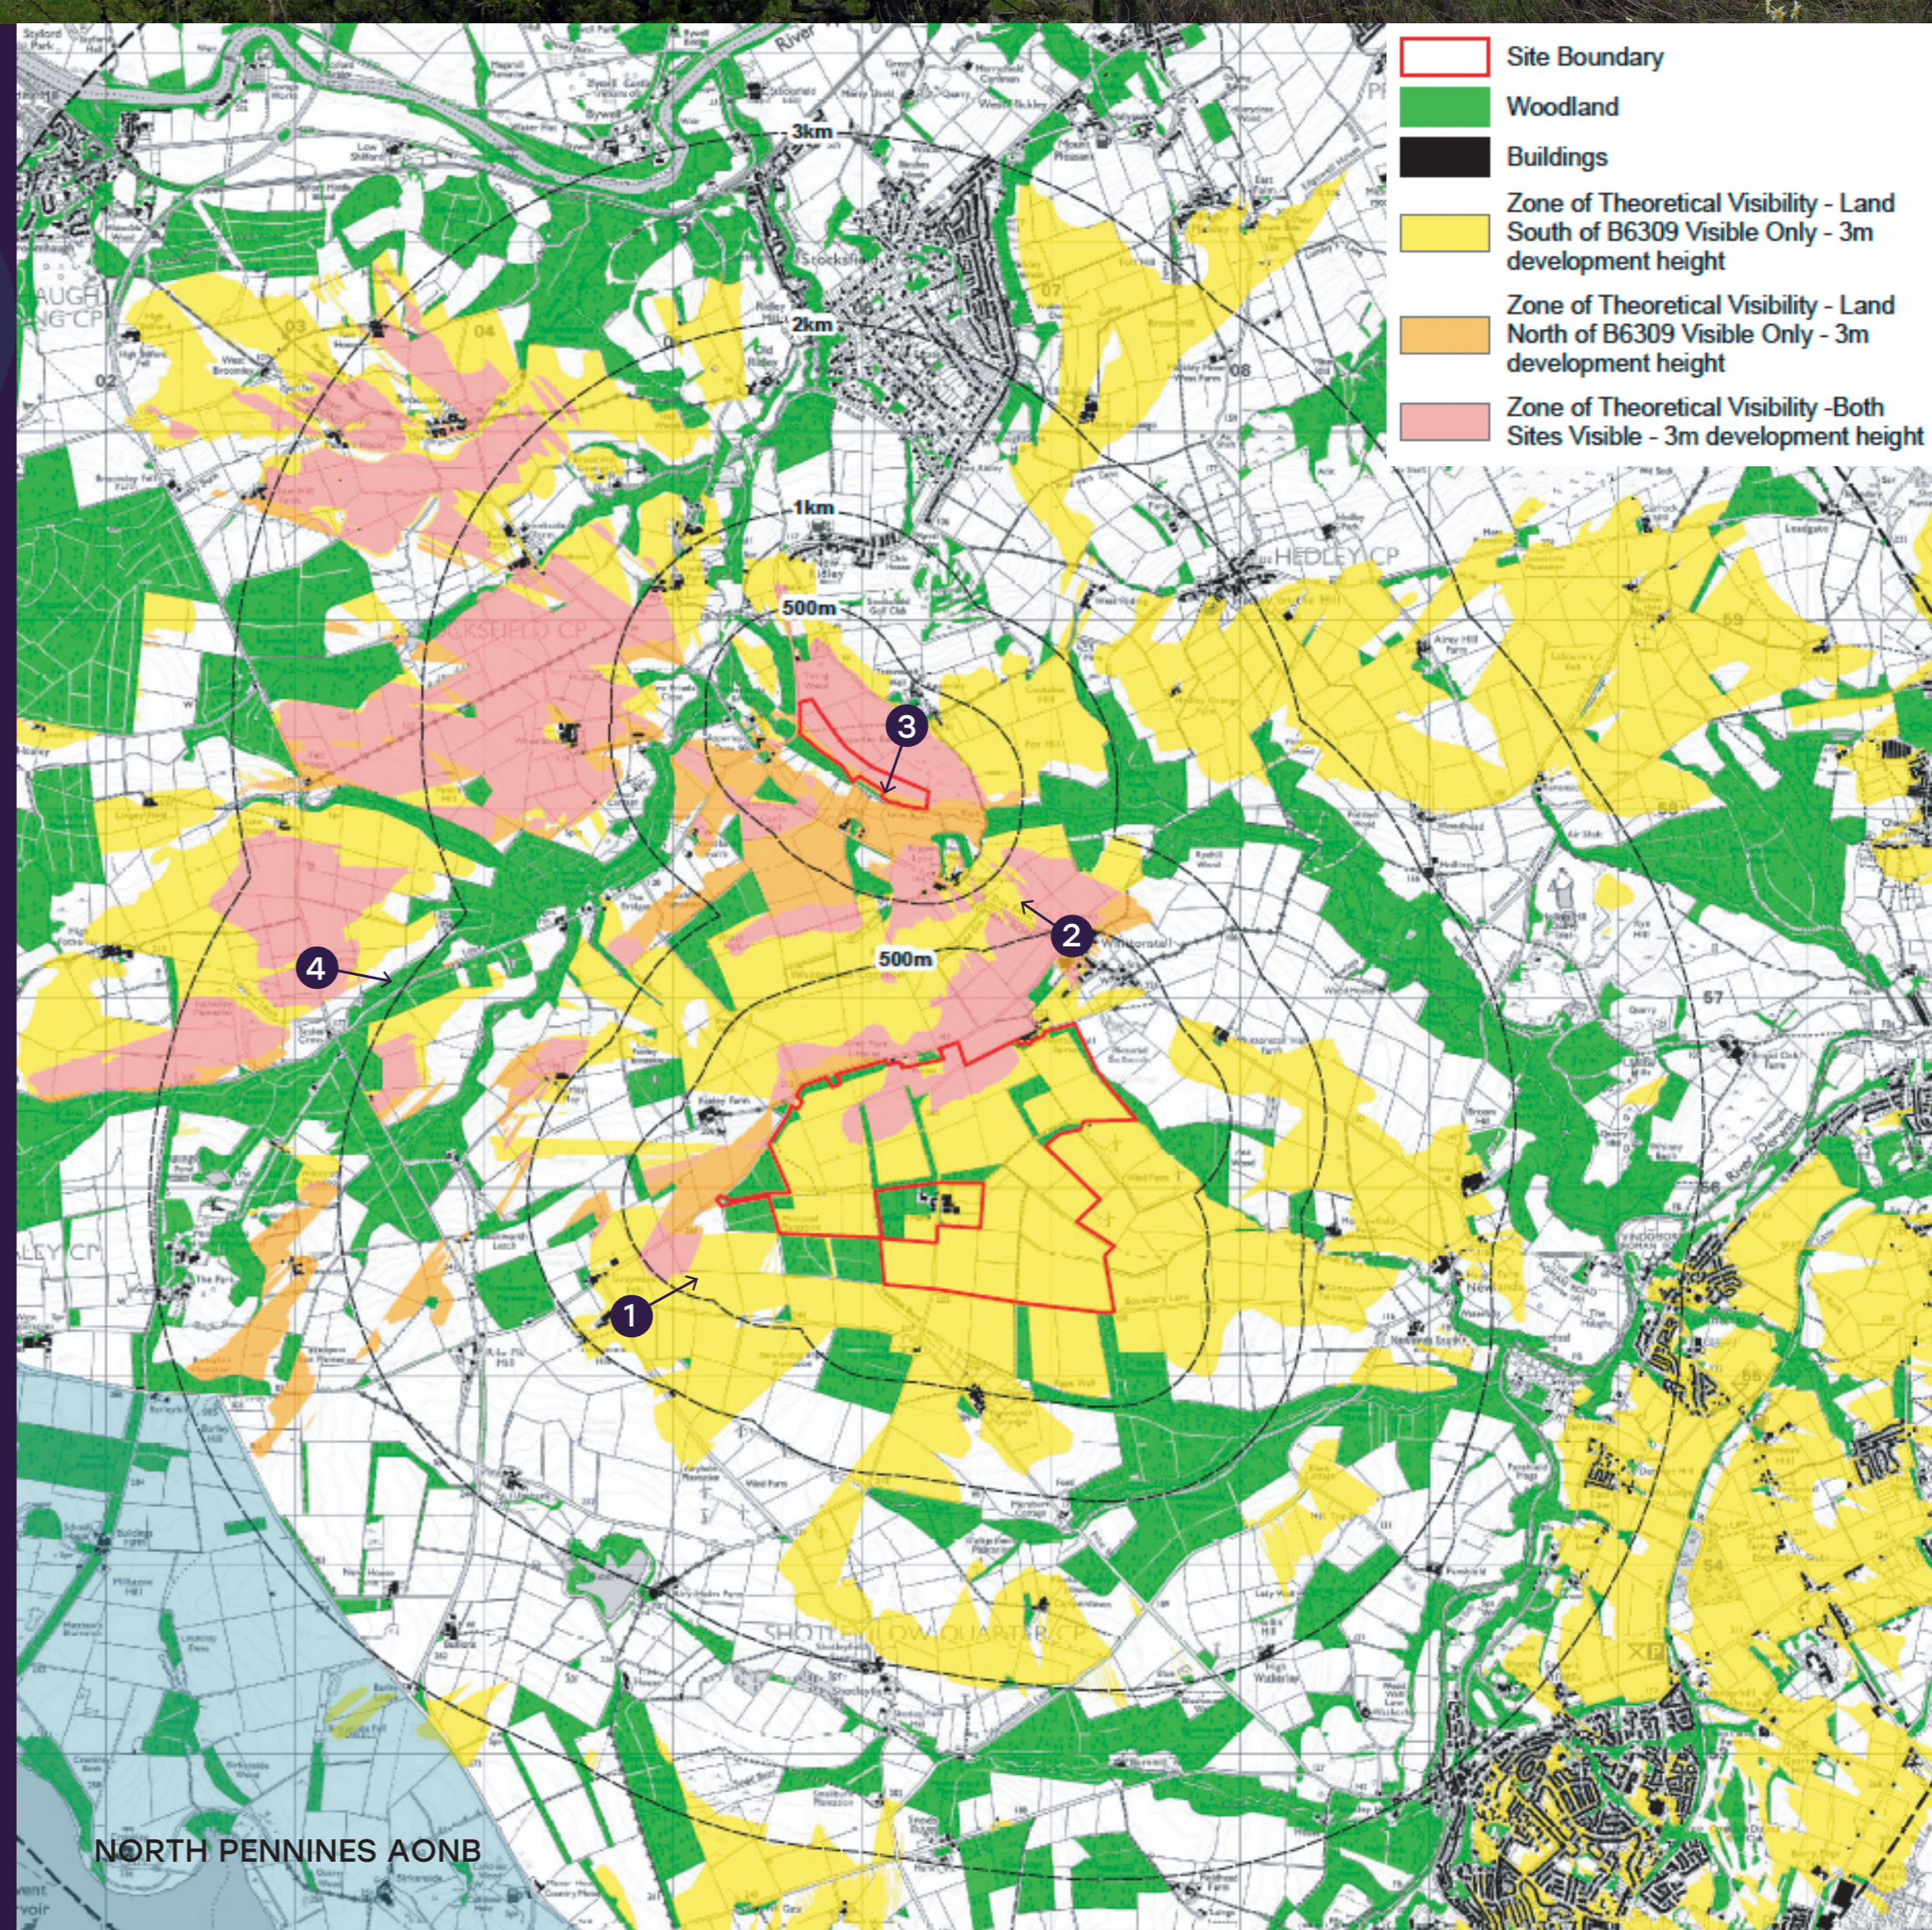

Existing site photos

exagen
energising a cleaner future

VIEWPOINT 1
From minor road near Greymare Hill

VIEWPOINT 2
From a bench north-west of Whittonstall village

VIEWPOINT 3
From public right of way north-east of northern part of site

VIEWPOINT 4
From A68 adjacent to Fotherley Buildings

Highfield Energy Park Viewpoints

Highfield Energy Park

Visualisations

ARTIST IMPRESSION

exagen
energising a cleaner future